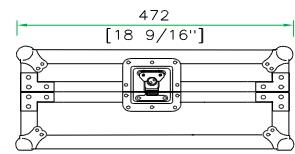

Shipping Dimensions (inch): 19.1 x 15.7 x 9.8

Shipping Weight (lbs): 17.6 lbs

Product Dimensions (inch): 18.6 x 15.2 x 8.7

Product Weight (lbs): 14.3 lbs

Shipping Dimensions (cm): 48.5 x 40 x 24

Shipping Weight (kg): 8 kg

Product Dimensions (cm): 47.2 x 38.7 x 22

Product Weight (kg): 6.5 kg

5/05

### Digital Turntable Case with Front Access Door (fits Pioneer CDJ1000, CDJ800 & Denon Dn S5000 & DN S3000 & Technics SL- DZ 1200)

FRONT VIEW

LEFT VIEW

BACK VIEW

RIGHT VIEW

A-A VIEW

TOP VIEW OF COVER

B-B VIEW