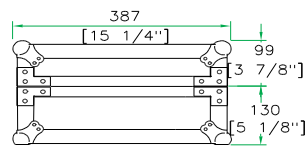

RRCDJ

Created for straight-up durability to protect the big names like Pioneer and Denon, the RRCDJ is one tough cookie. A rugged case, the RRCDJ is designed to protect and transport the Pioneer CDJ1000, CDJ800, Denon DN S5000 & DN S3000, and Technics SL-DZ 1200. Designed with brawn and brains, the RRCDJ features an unique removable front panel for easy access to your CD drawer, a rear access cable port for no hassle connections, and adjustable modular foam lining so that you can create the perfect custom fit for your gear. Quick, Smart, Simple and 100% Road Ready

Rugged Road Ready Features

- Beefy, Stackable Ball Corners
- Double Anchor Industrial Rivets
- Recessed, Industrial Grade Latches
- Recessed, Industrial Grade Handle
- Premium 3/8" Vinyl Laminated Plywood
- Tongue and Groove Locking Fit
- Front Access Panel
- Rear Access Cable Port
- ATA 300 Rating
- Road Ready Limited Lifetime Warranty

Shipping Dimensions (inch): 19.1 x 15.7 x 9.8

Shipping Weight (lbs): 17.6 lbs

Product Dimensions (inch): 18.6 x 15.2 x 8.7

Product Weight (lbs): 14.3 lbs

Shipping Dimensions (cm): 48.5 x 40 x 24

Shipping Weight (kg): 8 kg

Product Dimensions (cm): 47.2 x 38.7 x 22

Product Weight (kg): 6.5 kg

5/05

Digital Turntable Case with Front Access Door (fits Pioneer CDJ1000, CDJ800 & Denon Dn S5000 & DN S3000 & Technics SL- DZ 1200)

BACK VIEW

www.roadreadycases.com

Road Ready Cases 18120 S. Broadway St. Unit B Gardena, Ca. 90248- 3536
ph: 310 767 1772 fax: 310 767 1798