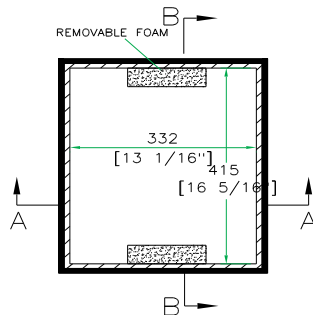

Product Dimensions (cm): 47.2 x 38.7 x 22

Product Weight (kg): 6.5 kg

5/05

### Digital Turntable Case with Front Access Door (fits Pioneer CDJ1000, CDJ800 & Denon Dn S5000 & DN S3000 & Technics SL- DZ 1200)

FRONT VIEW

LEFT VIEW

BACK VIEW

RIGHT VIEW

A-A VIEW

TOP VIEW OF COVER

B-B VIEW