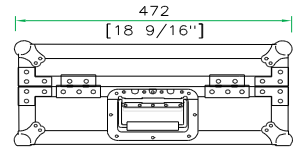

RRCDJ

Created for straight-up durability to protect the big names like Pioneer and Denon, the RRCDJ is one tough cookie. A rugged case, the RRCDJ is designed to protect and transport the Pioneer CDJ1000, CDJ800, Denon DN S5000 & DN S3000, and Technics SL-DZ 1200. Designed with brawn and brains, the RRCDJ features an unique removable front panel for easy access to your CD drawer, a rear access cable port for no hassle connections, and adjustable modular foam lining so that you can create the perfect custom fit for your gear. Quick, Smart, Simple and 100% Road Ready

Rugged Road Ready Features

- Beefy, Stackable Ball Corners
- Double Anchor Industrial Rivets
- Recessed, Industrial Grade Latches
- Recessed, Industrial Grade Handle
- Premium 3/8" Vinyl Laminated Plywood
- Tongue and Groove Locking Fit
- Front Access Panel
- Rear Access Cable Port
- ATA 300 Rating
- Road Ready Limited Lifetime Warranty

Shipping Dimensions (inch): 19.1 x 15.7 x 9.8

Shipping Weight (lbs): 17.6 lbs

Product Dimensions (inch): 18.6 x 15.2 x 8.7

Product Weight (lbs): 14.3 lbs

Shipping Dimensions (cm): 48.5 x 40 x 24

Shipping Weight (kg): 8 kg

Product Dimensions (cm): 47.2 x 38.7 x 22

Product Weight (kg): 6.5 kg

5/05

Digital Turntable Case with Front Access Door (fits Pioneer CDJ1000, CDJ800 & Denon Dn S5000 & DN S3000 & Technics SL- DZ 1200)

LEFT VIEW

www.roadreadycases.com

Road Ready Cases 18120 S. Broadway St. Unit B Gardena, Ca. 90248- 3536
ph: 310 767 1772 fax: 310 767 1798