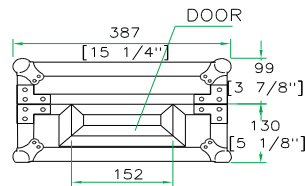

Digital Turntable Case with Front Access Door (fits Pioneer CDJ1000, CDJ800 & Denon Dn S5000 & DN S3000 & Technics SL- DZ 1200)

FRONT VIEW