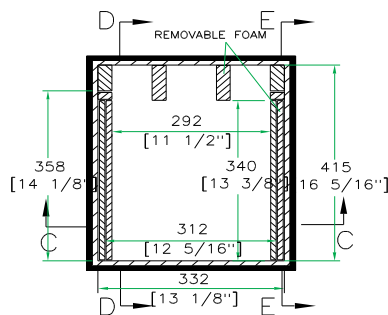

TOP VIEW OF BASE

www.roadreadycases.com

Road Ready Cases 18120 S. Broadway St. Unit B Gardena, Ca. 90248- 3536
ph: 310 767 1772 fax: 310 767 1798