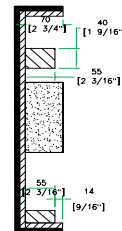

RRCDJCD12W

D-D VIEW

E-E VIEW

F-F VIEW