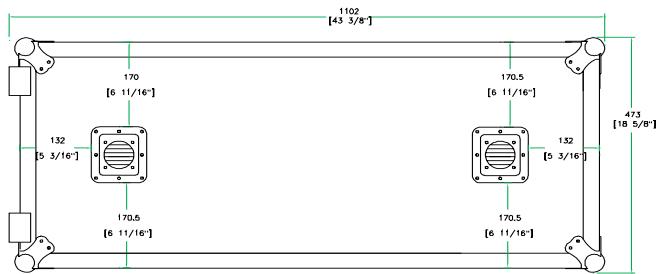

RRCDJCD12W