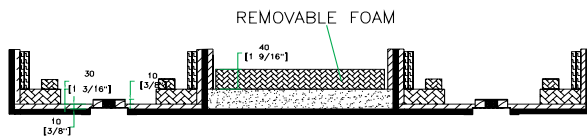

RRCDJCD12W

F-F VIEW