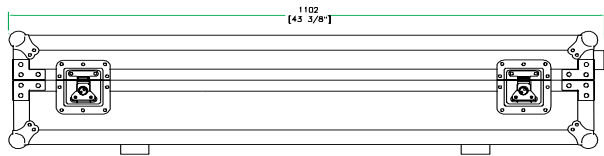

RRCDJCD12W