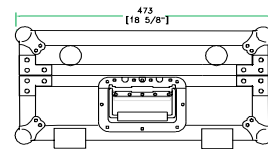

RRCDJCD12W

D-D VIEW

E-E VIEW

F-F VIEW