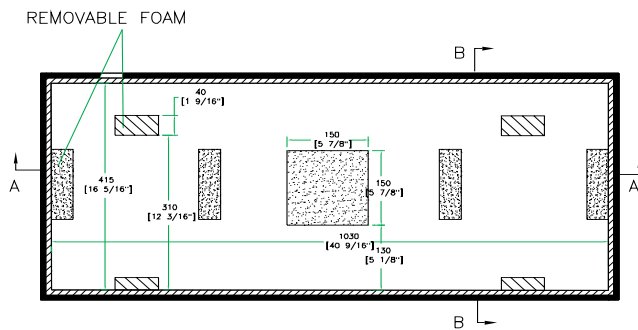

RRCDJCD12W