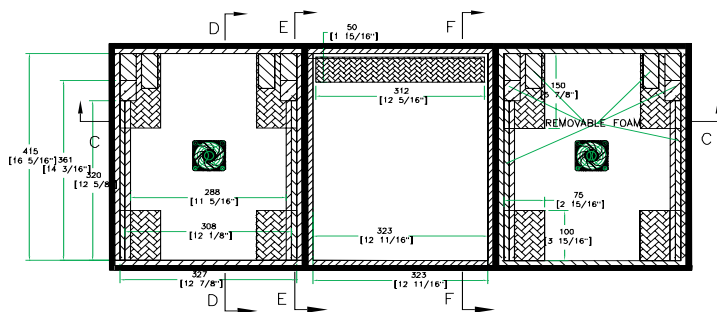

RRCDJCD12W