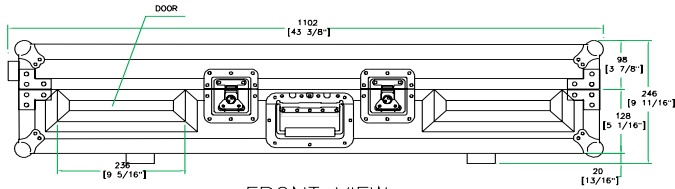

RRCDJCD12W