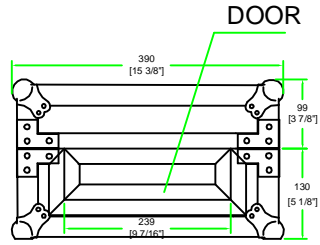

RRDVJ1000

FRONT VIEW

LEFT VIEW

BACK VIEW

RIGHT VIEW

A-A VIEW

REMOVABLE FOAM

TOP VIEW OF COVER

B-B VIEW

C-C VIEW

TOP VIEW OF BASE

D-D VIEW